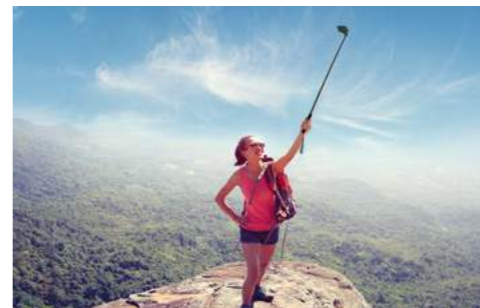

BIKE & MOTORCROSS SPORTS

WATER & SURFING SPORTS

SNOWBOARD & SKI SPORTS

AIR & SKY SPORTS

TRAVEL, ADVENTURE & FUN

STAGE PERFORMANCE