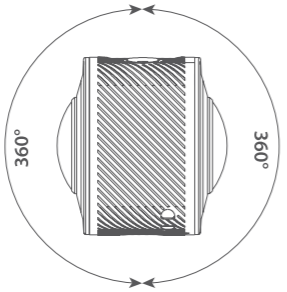

CREATE YOUR OWN VR

GoXtreme 360° Virtual Reality cameras combined with VR glasses make it easy to create and experience your own virtual reality recordings. **The 360° cameras record a perfect all-round view and deliver extraordinary and fully immersive panoramic videos up to 4K resolution.**

SPHERE PANORAMA

Two spherical lenses capture any detail around you and offer a new, exciting video and photo experience. Unforgettable events, adventures and panoramic landscapes can now be viewed from each and every angle - by simply navigating on your smartphone, tablet or PC screen. **With 2x 360° you are sure not to miss any perspective on your recordings.**